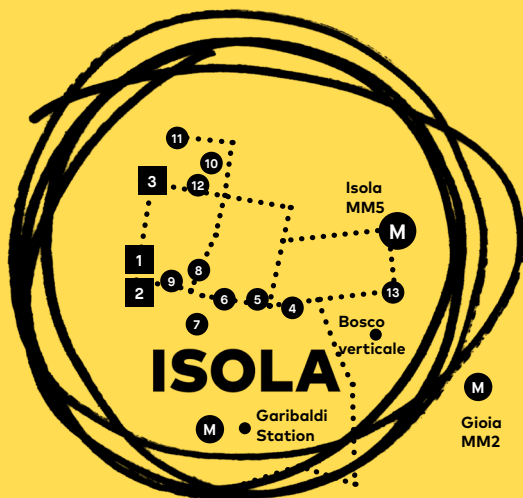

Design Route

Isola District

- 10 Frida
Food & Drinks
Via Pollaiuolo 3
- 11 Shame
Shop
Via Porro Lambertenghi 17
- 12 Kensaku Oshiro
Exhibition
Via Angelo dela Pergola 8
- 13 Il Vinario11
Winery
Via Confalonieri 11
- 14 10 Corso Como
Exhibition & Boutique
Corso Como 10

- 1 Dutch Invertuals
Exhibition
Via Pastrengo 12
- 2 Also Known As
Exhibition
Via Pastrengo 13
- 3 Social Label
Exhibition
Via Cola Montano 13
- 4 Monica Castiglioni
Jewellery Shop
Via Pastrengo 4
- 5 Les Pommes
Food & Drinks
Via Pastrengo 9
- 6 The Botanical Club
Food & Drinks
Via Pastrengo 11
- 7 Osteria Ai Vecchi Sapori
Dinner
Via Carmagnola 3
- 8 Anche Bar
Food & Drinks
Via Carmagnola 5
- 9 Milan Design Market
Exhibition
Via Pastrengo 14